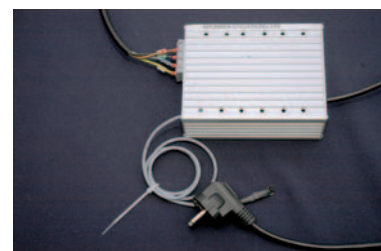

ColorPIX fountain beam 18/1W Dioden  
 ColorPIX fountain beam 36/1W Dioden

item no.: 03-3180-01  
 item no.: 03-3360-01

Special - LED colored light beam for fountains.

size	diodes	watts	item no.
236 mm	18	1	03-3180-01
236 mm	18	2	03-3180-02
236 mm	18	3	03-3180-03
300	36	1	03-3360-01
300	36	2	03-3360-02
300	36	3	03-3360-03

a	b	c	d	e
92	82	4xM6	47,5	13
92	72	4xM6	47,5	13
92	62	4xM6	47,5	13
92	52	4xM6	47,5	13
92	42	4xM6	47,5	13
101	92	4xM6	47,5	13

controller with power supply\*  
 Programmable colour changes  
 Infrared remote control  
 Mains: 230 V 50 Hz  
 Measures: 160 x 110 x 55 mm  
 Ready for operation with mains plug