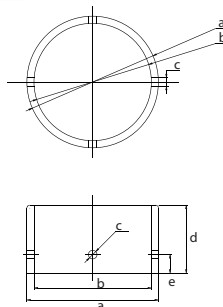

ColorPIX fountain beam 18/1W Dioden  
 ColorPIX fountain beam 36/1W Dioden

item no.: 03-3180-01  
 item no.: 03-3360-01

Special - LED colored light beam for fountains.

size	diodes	watts	item no.
236 mm	18	1	03-3180-01
236 mm	18	2	03-3180-02
236 mm	18	3	03-3180-03
300	36	1	03-3360-01
300	36	2	03-3360-02
300	36	3	03-3360-03

a	b	c	d	e
92	82	4xM6	47,5	13
92	72	4xM6	47,5	13
92	62	4xM6	47,5	13
92	52	4xM6	47,5	13
92	42	4xM6	47,5	13
101	92	4xM6	47,5	13

controller with power supply\*  
 Programmable colour changes  
 Infrared remote control  
 Mains: 230 V 50 Hz  
 Measures: 160 x 110 x 55 mm  
 Ready for operation with mains plug