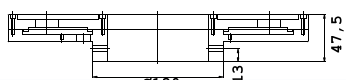

a	b	c	d	e
92	82	4xM6	47,5	13
92	72	4xM6	47,5	13
92	62	4xM6	47,5	13
92	52	4xM6	47,5	13
92	42	4xM6	47,5	13
101	92	4xM6	47,5	13

controller with power supply\*  
 Programmable colour changes  
 Infrared remote control  
 Mains: 230 V 50 Hz  
 Measures: 160 x 110 x 55 mm  
 Ready for operation with mains plug