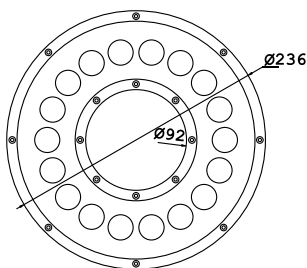

a	b	c	d	e
92	82	4xM6	47,5	13
92	72	4xM6	47,5	13
92	62	4xM6	47,5	13
92	52	4xM6	47,5	13
92	42	4xM6	47,5	13
101	92	4xM6	47,5	13

controller with power supply\*  
 Programmable colour changes  
 Infrared remote control  
 Mains: 230 V 50 Hz  
 Measures: 160 x 110 x 55 mm  
 Ready for operation with mains plug