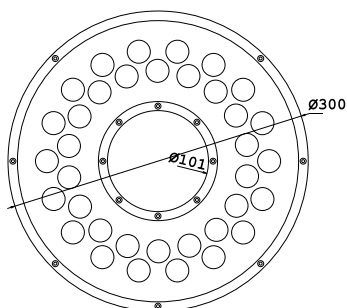

ColorPIX fountain beam 18/1W Dioden  
 ColorPIX fountain beam 36/1W Dioden

item no.: 03-3180-01  
 item no.: 03-3360-01

Special - LED colored light beam for fountains.

size	diodes	watts	item no.
236 mm	18	1	03-3180-01
236 mm	18	2	03-3180-02
236 mm	18	3	03-3180-03
300	36	1	03-3360-01
300	36	2	03-3360-02
300	36	3	03-3360-03

a	b	c	d	e
92	82	4xM6	47,5	13
92	72	4xM6	47,5	13
92	62	4xM6	47,5	13
92	52	4xM6	47,5	13
92	42	4xM6	47,5	13
101	92	4xM6	47,5	13

controller with power supply\*  
 Programmable colour changes  
 Infrared remote control  
 Mains: 230 V 50 Hz  
 Measures: 160 x 110 x 55 mm  
 Ready for operation with mains plug