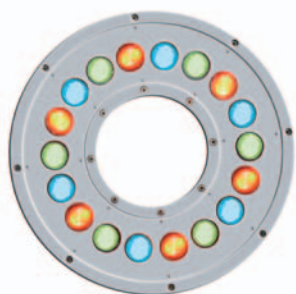

## Fountain beam

ColorPIX fountain beam 18/36

Colored light emphasizes effectively the visual effect of lighted fountains.

The colored light creates attention and interest because of the play of colors in the lighted object.

Bocom's special LED beams surround the pumpjets and light the fountains centrally with colored light.

The programmable control unit takes care of soft color changes and synchronizes if required.

**bocom**  
Light technology

ColorPIX fountain beam 18/1W Dioden  
 ColorPIX fountain beam 36/1W Dioden

item no.: 03-3180-01  
 item no.: 03-3360-01

Special - LED colored light beam for fountains.

size	diodes	watts	item no.
236 mm	18	1	03-3180-01
236 mm	18	2	03-3180-02
236 mm	18	3	03-3180-03
300	36	1	03-3360-01
300	36	2	03-3360-02
300	36	3	03-3360-03