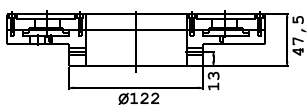

a	b	c	d	e
92	82	4xM6	47,5	13
92	72	4xM6	47,5	13
92	62	4xM6	47,5	13
92	52	4xM6	47,5	13
92	42	4xM6	47,5	13
101	92	4xM6	47,5	13

controller with power supply\*  
 Programmable colour changes  
 Infrared remote control  
 Mains: 230 V 50 Hz  
 Measures: 160 x 110 x 55 mm  
 Ready for operation with mains plug