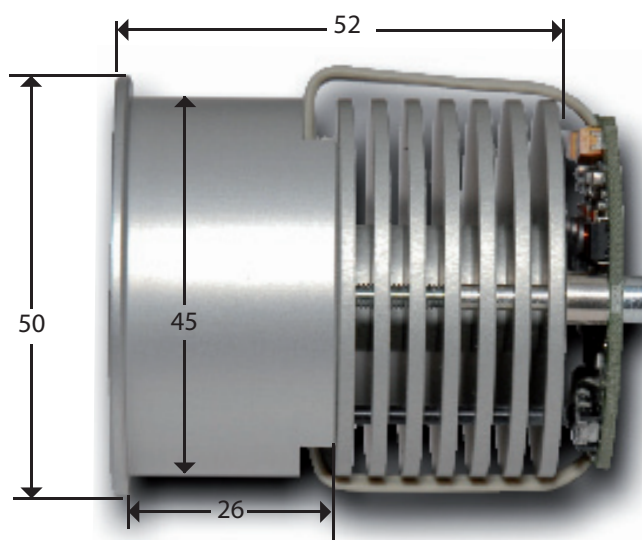

MR 16 LED 3,6 Watt FULLCOLOR, DMX

Art. Nr.: 02-1030-01 (Master)
Art. Nr.: 02-1030-02 (Slave)
Art. Nr.: 02-1030-03 (DMX)

Specifications

Technical characteristics:

Measurements:	diameter 50mm, length of the beamer is around 65mm
Control:	DMX 3-channel (factory settings)
Power consumption:	4,3W
Effective power:	3,6W
Power voltage:	6,5-24VDC
Beam angle:	22° or 30°

TECHNIK

Attention: the power should be switched in only after all the contacts are connected!

© bocom 1/2008 Subject to technical alterations and errors.

bocom
Energy saving technologies Ltd.
Wankelstraße 13
41352 Korschenbroich
GERMANY

fon +49-2182-570 59-0
fax: +49-2182-570 59 29

bocom
Light technology

mail: post@bocom-farblicht.de
www.bocom.eu